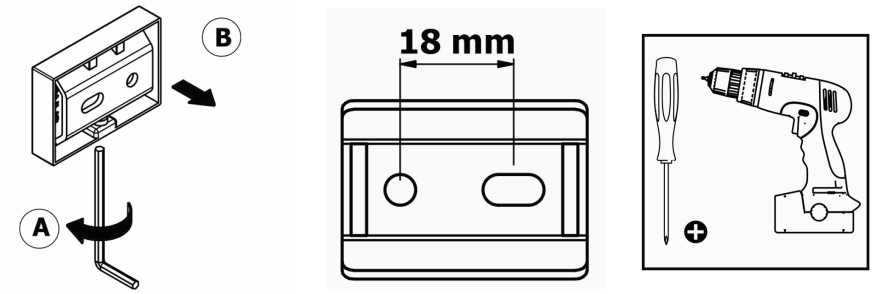

Product Description

Line: Aegean

Type: Sponge Dish

Code: 26933

Metal: Brass

Product Photo

Mounting Instructions

1

2