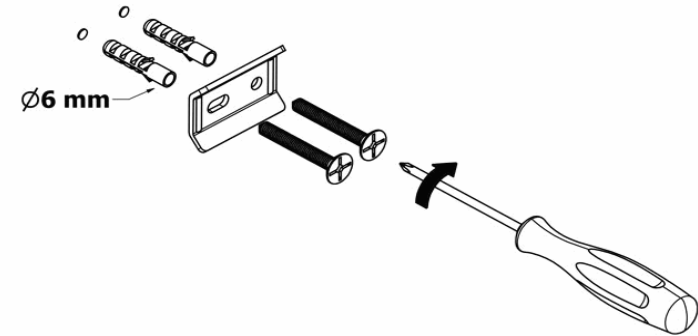

Product Description

Line: Aegean

Type: Sponge Dish

Code: 26933

Metal: Brass

Product Photo

Mounting Instructions

1

2

3

Technical Sheet

KATSIERIS BROS S.A.

Industry Bathroom accessories, Design & Manufacturing, Koropi Industrial Region, Loc: Poka 194 00, Koropi P.O. 27. Athens-Greece T:+30 210 6627 500, F:+30 210 6626 830
info@sanco.gr, www.sanco.gr

Environmental Management System
EAOT EN ISO 14001:2004
Cert. No 144/1/2010