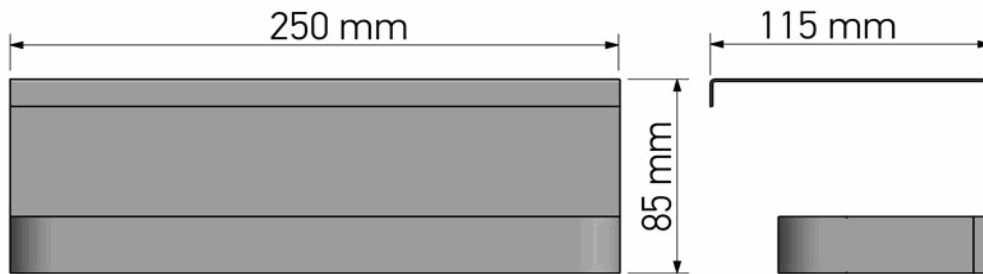

Technical Sheet

KATSIERIS BROS S.A.

Industry Bathroom accessories, Design & Manufacturing, Koropi Industrial Region, Loc: Poka 194 00, Koropi P.O. 27. Athens-Greece T:+30 210 6627 500, F:+30 210 6626 830
info@sanco.gr, www.sanco.gr

Environmental Management System
EAOT EN ISO 14001:2004
Cert. No 144/1/2010