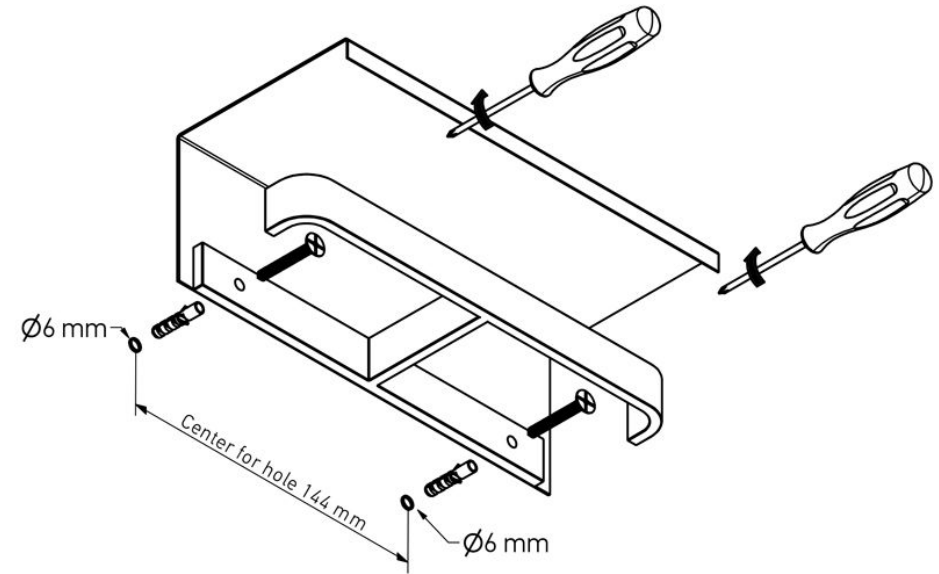

Technical Sheet

KATSIERIS BROS S.A.

Industry Bathroom accessories, Design & Manufacturing, Koropi Industrial Region, Loc: Poka 194 00, Koropi P.O. 27. Athens-Greece T:+30 210 6627 500, F:+30 210 6626 830
info@sanco.gr, www.sanco.gr

Environmental Management System
EAOT EN ISO 14001:2004
Cert. No 144/1/2010