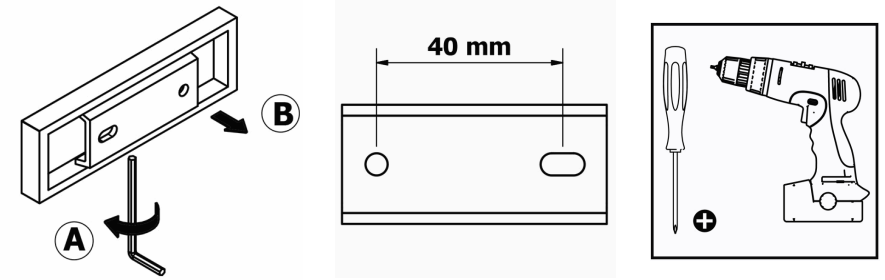

Mounting Instructions

1

2