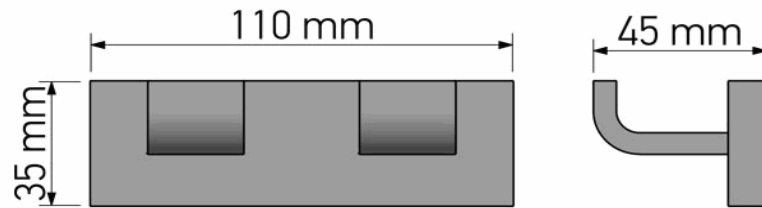

Technical Sheet

KATSIERIS BROS S.A.

Industry Bathroom accessories, Design & Manufacturing, Koropi Industrial Region, Loc: Poka 194 00, Koropi P.O. 27. Athens-Greece T:+30 210 6627 500, F:+30 210 6626 830
info@sanco.gr, www.sanco.gr