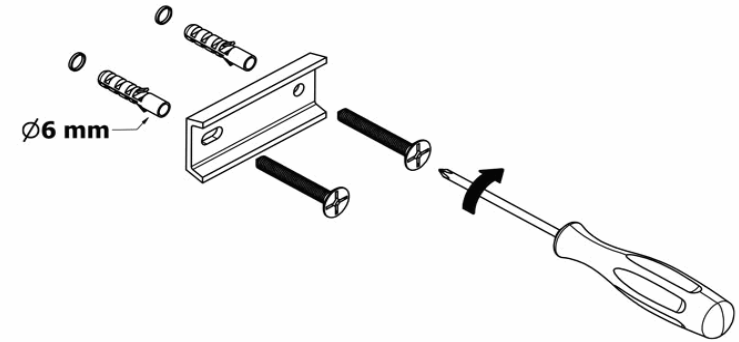

Product Description

Line: Aegean

Type: Double Bath Robe Hook

Code: 26918

Metal: Brass

Product Photo

Mounting Instructions

1

2

3

Technical Sheet

KATSIERIS BROS S.A.

Industry Bathroom accessories, Design & Manufacturing, Koropi Industrial Region, Loc: Poka 194 00, Koropi P.O. 27. Athens-Greece T:+30 210 6627 500, F:+30 210 6626 830
info@sanco.gr, www.sanco.gr