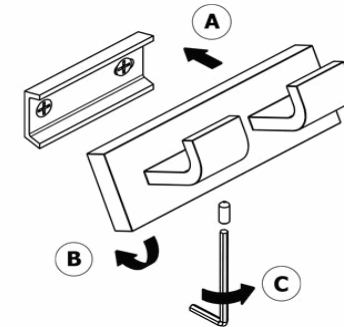

Product Description

Line: Aegean

Type: Double Bath Robe Hook

Code: 26918

Metal: Brass

Product Photo

Mounting Instructions

1

2

3

Technical Sheet

KATSIERIS BROS S.A.

Industry Bathroom accessories, Design & Manufacturing, Koropi Industrial Region, Loc: Poka 194 00, Koropi P.O. 27. Athens-Greece T:+30 210 6627 500, F:+30 210 6626 830
info@sanco.gr, www.sanco.gr