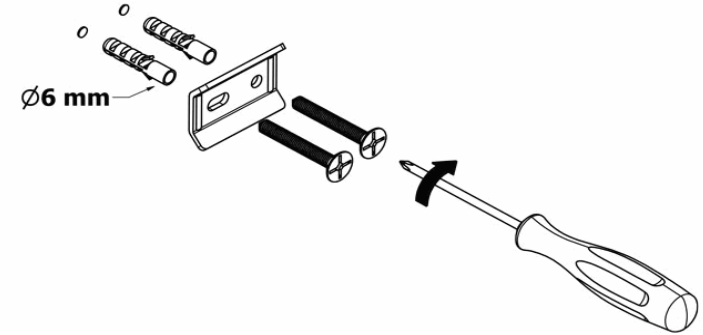

Product Description

Line: Aegean

Type: Spare Toilet Roll Holder

Code: 26916

Metal: Brass

Product Photo

Mounting Instructions

1

2

3

Technical Sheet

KATSIERIS BROS S.A.

Industry Bathroom accessories, Design & Manufacturing, Koropi Industrial Region, Loc: Poka 194 00, Koropi P.O. 27. Athens-Greece T:+30 210 6627 500, F:+30 210 6626 830
info@sanco.gr, www.sanco.gr

Environmental Management System
EAOT EN ISO 14001:2004
Cert. No 144/1/2010