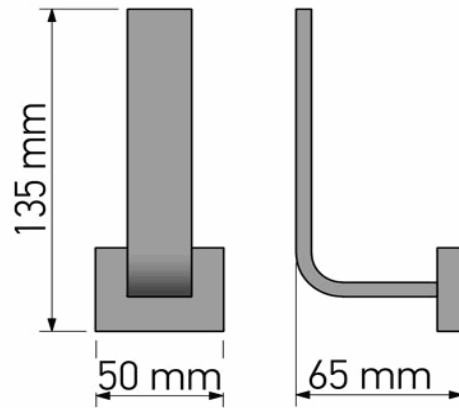

Technical Sheet

KATSIERIS BROS S.A.

Industry Bathroom accessories, Design & Manufacturing, Koropi Industrial Region, Loc: Poka 194 00, Koropi P.O. 27. Athens-Greece T:+30 210 6627 500, F:+30 210 6626 830
info@sanco.gr, www.sanco.gr

Environmental Management System
EAOT EN ISO 14001:2004
Cert. No 144/1/2010