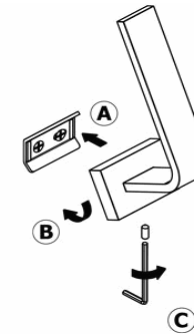

Product Description

Line: Aegean

Type: Spare Toilet Roll Holder

Code: 26916

Metal: Brass

Product Photo

Mounting Instructions

1

2

3

Technical Sheet

KATSIERIS BROS S.A.

Industry Bathroom accessories, Design & Manufacturing, Koropi Industrial Region, Loc: Poka 194 00, Koropi P.O. 27. Athens-Greece T:+30 210 6627 500, F:+30 210 6626 830
info@sanco.gr, www.sanco.gr

Environmental Management System
EAOT EN ISO 14001:2004
Cert. No 144/1/2010