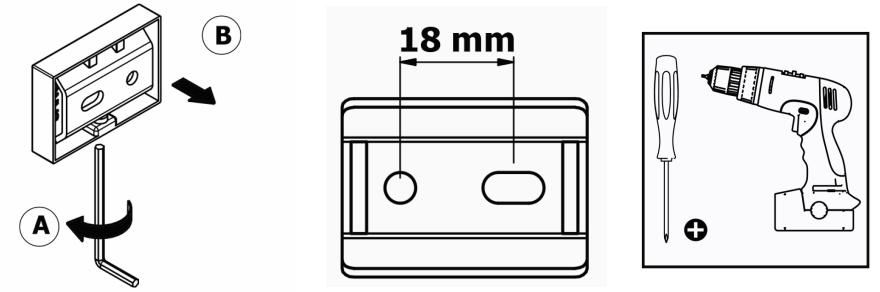

Product Description

Line: Aegean

Type: Spare Toilet Roll Holder

Code: 26916

Metal: Brass

Product Photo

Mounting Instructions

1

2