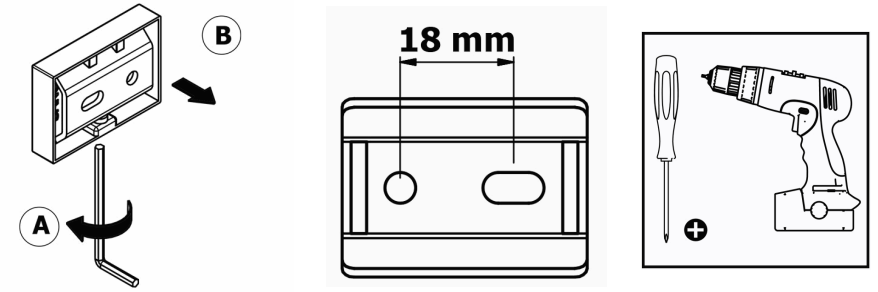

Product Description

Line: Aegean

Type: Toilet Roll Holder

Code: 26906

Metal: Brass

Product Photo

Mounting Instructions

1

2