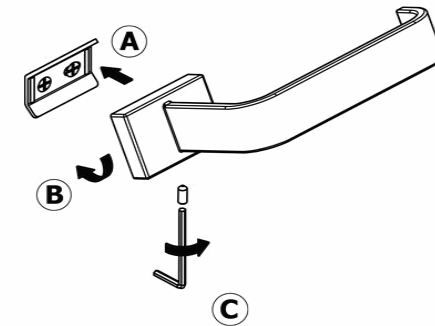

Product Description

Line: Aegean

Type: Toilet Roll Holder

Code: 26906

Metal: Brass

Product Photo

Mounting Instructions

1

2

3

Technical Sheet

KATSIERIS BROS S.A.

Industry Bathroom accessories, Design & Manufacturing, Koropi Industrial Region, Loc: Poka 194 00, Koropi P.O. 27. Athens-Greece T:+30 210 6627 500, F:+30 210 6626 830
info@sanco.gr, www.sanco.gr

Environmental Management System
EAOT EN ISO 14001:2004
Cert. No 144/1/2010