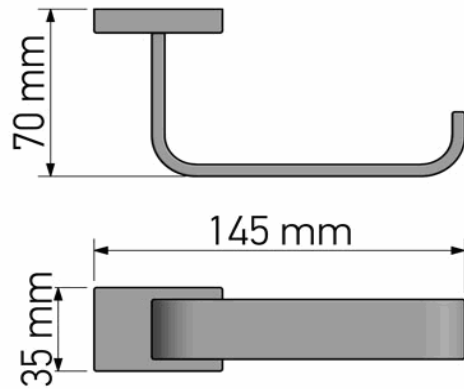

Technical Sheet

KATSIERIS BROS S.A.

Industry Bathroom accessories, Design & Manufacturing, Koropi Industrial Region, Loc: Poka 194 00, Koropi P.O. 27. Athens-Greece T:+30 210 6627 500, F:+30 210 6626 830
info@sanco.gr, www.sanco.gr

Environmental Management System
EAOT EN ISO 14001:2004
Cert. No 144/1/2010