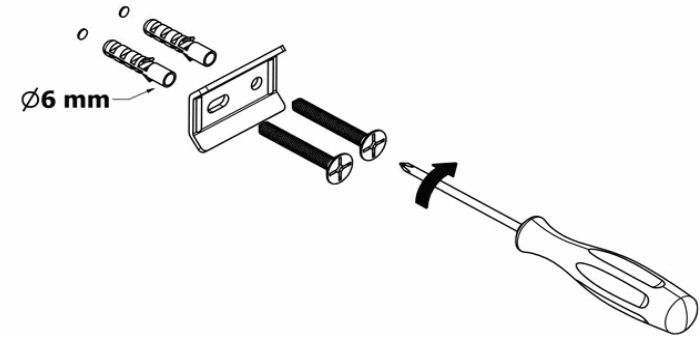

Product Description

Line: Aegean

Type: Toilet Roll Holder

Code: 26906

Metal: Brass

Product Photo

Mounting Instructions

1

2

3

Technical Sheet

KATSIERIS BROS S.A.

Industry Bathroom accessories, Design & Manufacturing, Koropi Industrial Region, Loc: Poka 194 00, Koropi P.O. 27. Athens-Greece T:+30 210 6627 500, F:+30 210 6626 830
info@sanco.gr, www.sanco.gr

Environmental Management System
EAOT EN ISO 14001:2004
Cert. No 144/1/2010