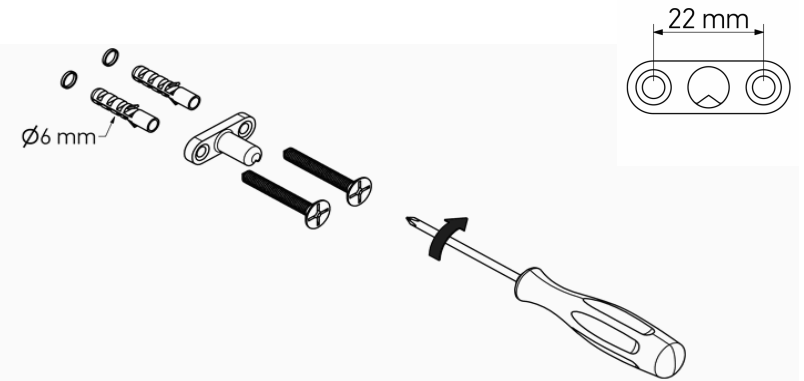

Product Description

Line: Aegean

Type: Soap Dish wall Mounted

Code: 26902

Metal: Brass

Product Photo

Mounting Instructions

1

2

3

Technical Sheet

KATSIERIS BROS S.A.

Industry Bathroom accessories, Design & Manufacturing, Koropi Industrial Region, Loc: Poka 194 00, Koropi P.O. 27. Athens-Greece T:+30 210 6627 500, F:+30 210 6626 830
info@sanco.gr, www.sanco.gr

Environmental Management System
EAOT EN ISO 14001:2004
Cert. No 144/1/2010