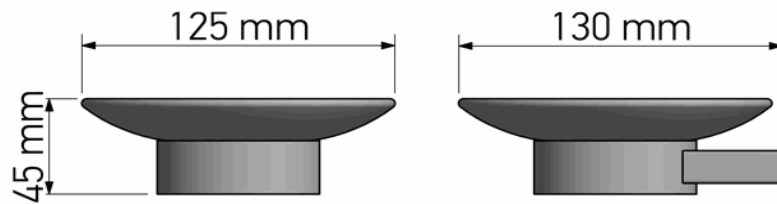

Technical Sheet

KATSIERIS BROS S.A.

Industry Bathroom accessories, Design & Manufacturing, Koropi Industrial Region, Loc: Poka 194 00, Koropi P.O. 27. Athens-Greece T:+30 210 6627 500, F:+30 210 6626 830
info@sanco.gr, www.sanco.gr

Environmental Management System
EAOT EN ISO 14001:2004
Cert. No 144/1/2010