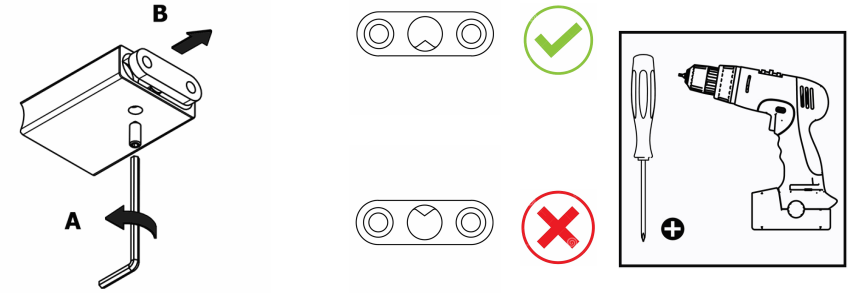

Product Description

Line: Aegean

Type: Soap Dish wall Mounted

Code: 26902

Metal: Brass

Product Photo

Mounting Instructions

1

2