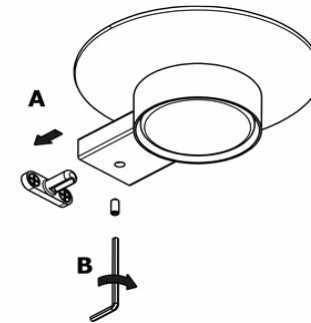

Product Description

Line: Aegean

Type: Soap Dish wall Mounted

Code: 26902

Metal: Brass

Product Photo

Mounting Instructions

1

2

3

Technical Sheet

KATSIERIS BROS S.A.

Industry Bathroom accessories, Design & Manufacturing, Koropi Industrial Region, Loc: Poka 194 00, Koropi P.O. 27. Athens-Greece T:+30 210 6627 500, F:+30 210 6626 830
info@sanco.gr, www.sanco.gr

Environmental Management System
EAOT EN ISO 14001:2004
Cert. No 144/1/2010