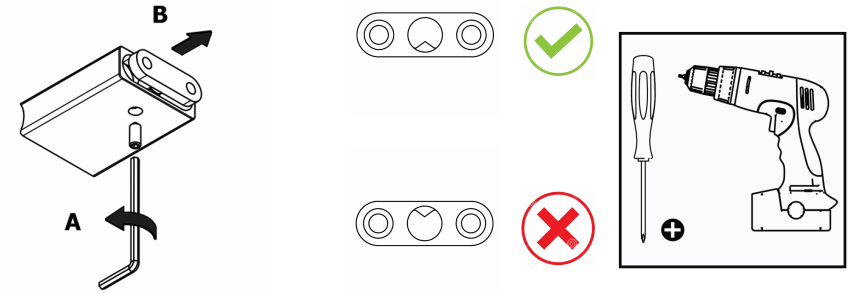

Product Description

Line: Aegean

Type: Glass Holder wall Mounted

Code: 26901

Metal: Brass

Product Photo

Mounting Instructions

1

2