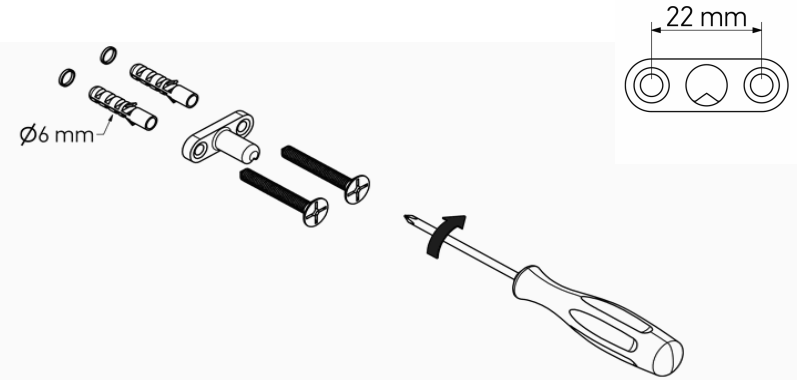

Product Description

Line: Aegean

Type: Glass Holder wall Mounted

Code: 26901

Metal: Brass

Product Photo

Mounting Instructions

1

2

3

Technical Sheet

KATSIERIS BROS S.A.

Industry Bathroom accessories, Design & Manufacturing, Koropi Industrial Region, Loc: Poka 194 00, Koropi P.O. 27. Athens-Greece T:+30 210 6627 500, F:+30 210 6626 830
info@sanco.gr, www.sanco.gr