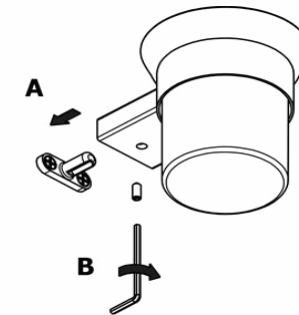

Product Description

Line: Aegean

Type: Glass Holder wall Mounted

Code: 26901

Metal: Brass

Product Photo

Mounting Instructions

1

2

3

Technical Sheet

KATSIERIS BROS S.A.

Industry Bathroom accessories, Design & Manufacturing, Koropi Industrial Region, Loc: Poka 194 00, Koropi P.O. 27. Athens-Greece T:+30 210 6627 500, F:+30 210 6626 830
info@sanco.gr, www.sanco.gr