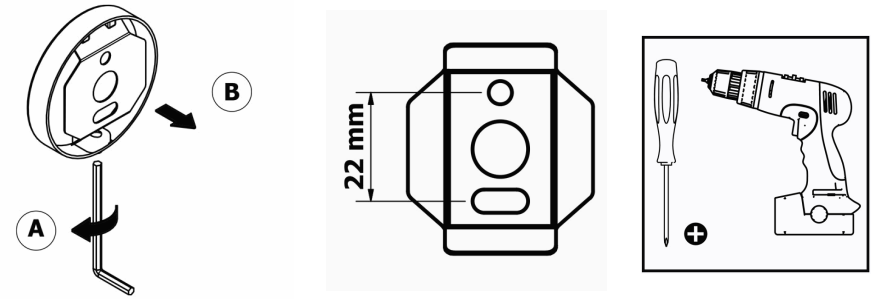

Product Description

Line: Ergon
Type: Double Toilet Roll Holder
Code: 25986
Metal: Brass

Product Photo

Mounting Instructions

1

2