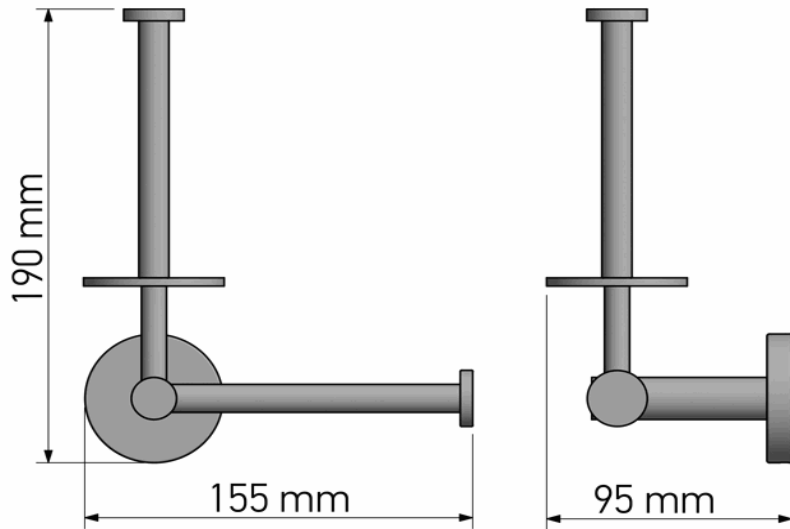

Technical Sheet

KATSIERIS BROS S.A.

Industry Bathroom accessories, Design & Manufacturing, Koropi Industrial Region, Loc: Poka 194 00, Koropi P.O. 27. Athens-Greece T:+30 210 6627 500, F:+30 210 6626 830
info@sanco.gr, www.sanco.gr