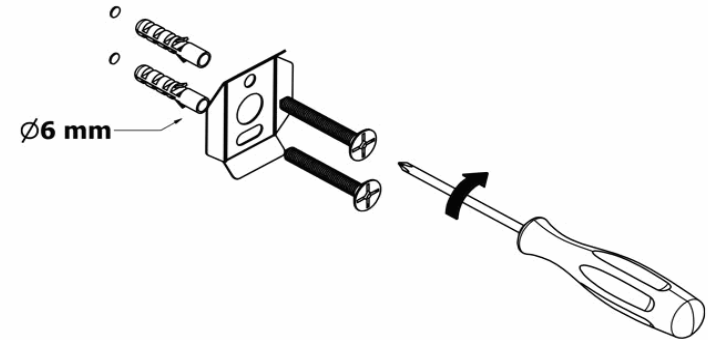

Product Description

Line: Ergon
Type: Double Toilet Roll Holder
Code: 25986
Metal: Brass

Product Photo

Mounting Instructions

1

2

3

Technical Sheet

KATSIERIS BROS S.A.

Industry Bathroom accessories, Design & Manufacturing, Koropi Industrial Region, Loc: Poka 194 00, Koropi P.O. 27. Athens-Greece T:+30 210 6627 500, F:+30 210 6626 830
info@sanco.gr, www.sanco.gr