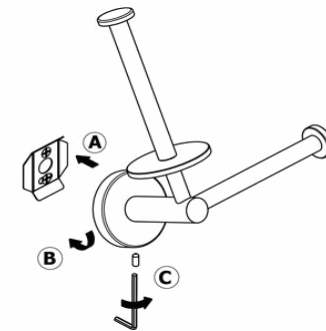

Product Description

Line: Ergon
Type: Double Toilet Roll Holder
Code: 25986
Metal: Brass

Product Photo

Mounting Instructions

1

2

3

Technical Sheet

KATSIERIS BROS S.A.

Industry Bathroom accessories, Design & Manufacturing, Koropi Industrial Region, Loc: Poka 194 00, Koropi P.O. 27. Athens-Greece T:+30 210 6627 500, F:+30 210 6626 830
info@sanco.gr, www.sanco.gr