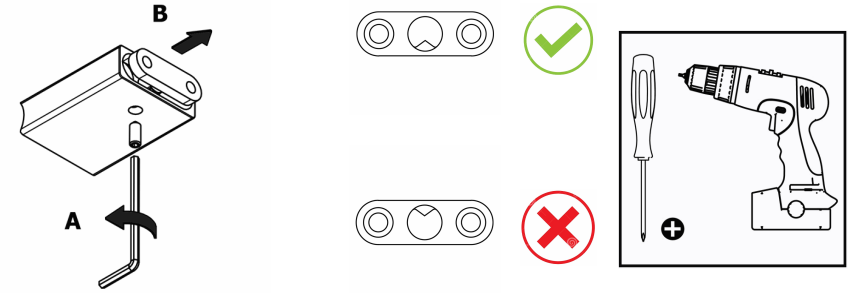

Product Description

Line: Allegory

Type: Soap Dish wall Mounted

Code: 25602

Metal: Brass

Product Photo

Mounting Instructions

1

2