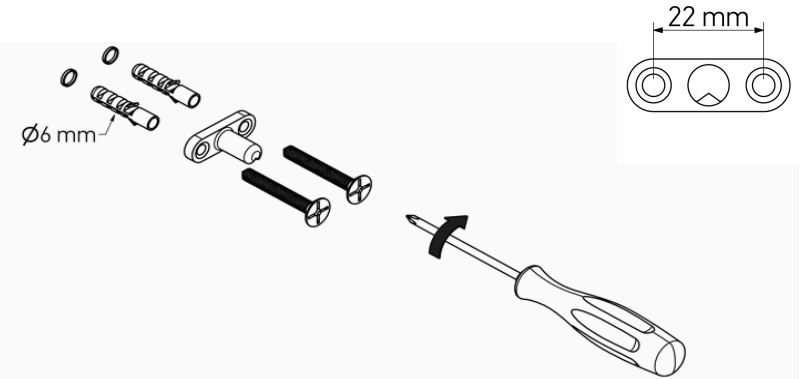

Product Description

Line: Allegory

Type: Soap Dish wall Mounted

Code: 25602

Metal: Brass

Product Photo

Mounting Instructions

1

2

3

Technical Sheet

KATSIERIS BROS S.A.

Industry Bathroom accessories, Design & Manufacturing, Koropi Industrial Region, Loc: Poka 194 00, Koropi P.O. 27. Athens-Greece T:+30 210 6627 500
info@sanco.gr, www.sanco.gr