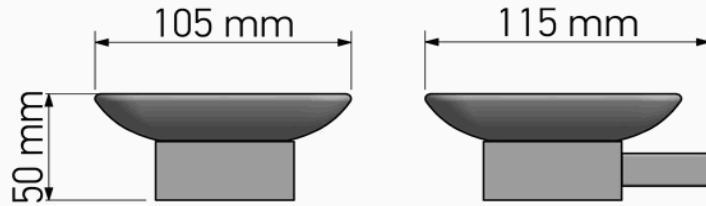

Technical Sheet

KATSIERIS BROS S.A.

Industry Bathroom accessories, Design & Manufacturing, Koropi Industrial Region, Loc: Poka 194 00, Koropi P.O. 27. Athens-Greece T:+30 210 6627 500
info@sanco.gr, www.sanco.gr