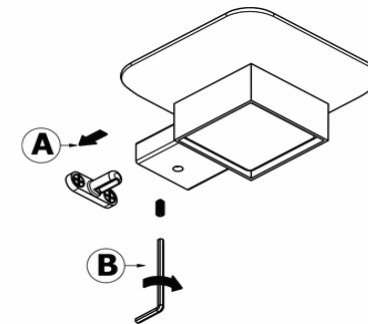

Product Description

Line: Allegory

Type: Soap Dish wall Mounted

Code: 25602

Metal: Brass

Product Photo

Mounting Instructions

1

2

3

Technical Sheet

KATSIERIS BROS S.A.

Industry Bathroom accessories, Design & Manufacturing, Koropi Industrial Region, Loc: Poka 194 00, Koropi P.O. 27. Athens-Greece T:+30 210 6627 500
info@sanco.gr, www.sanco.gr