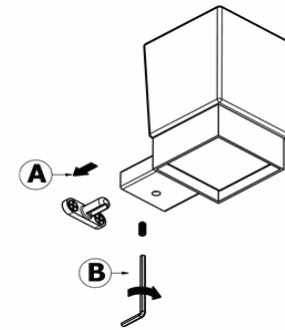

Product Description

Line: Allegory

Type: Glass Holder wall Mounted

Code: 25601

Metal: Brass

Product Photo

Mounting Instructions

1

2

3

Technical Sheet

KATSIERIS BROS S.A.

Industry Bathroom accessories, Design & Manufacturing, Koropi Industrial Region, Loc: Poka 194 00, Koropi P.O. 27. Athens-Greece T:+30 210 6627 500
info@sanco.gr, www.sanco.gr