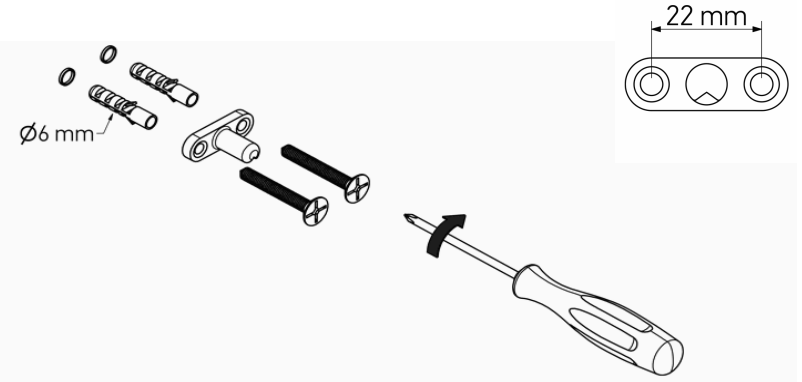

Product Description

Line: Allegory

Type: Glass Holder wall Mounted

Code: 25601

Metal: Brass

Product Photo

Mounting Instructions

1

2

3

Technical Sheet

KATSIERIS BROS S.A.

Industry Bathroom accessories, Design & Manufacturing, Koropi Industrial Region, Loc: Poka 194 00, Koropi P.O. 27. Athens-Greece T:+30 210 6627 500
info@sanco.gr, www.sanco.gr