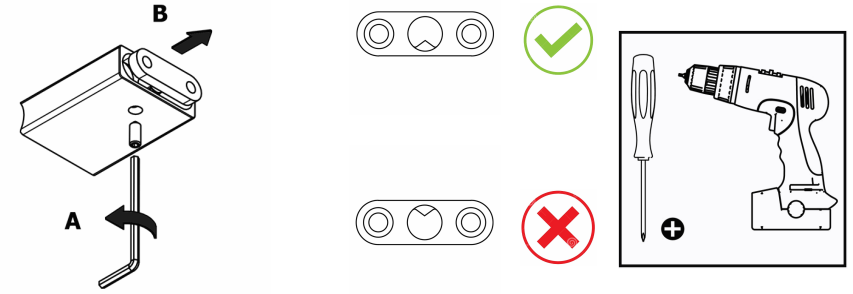

Product Description

Line: Allegory

Type: Glass Holder wall Mounted

Code: 25601

Metal: Brass

Product Photo

Mounting Instructions

1

2