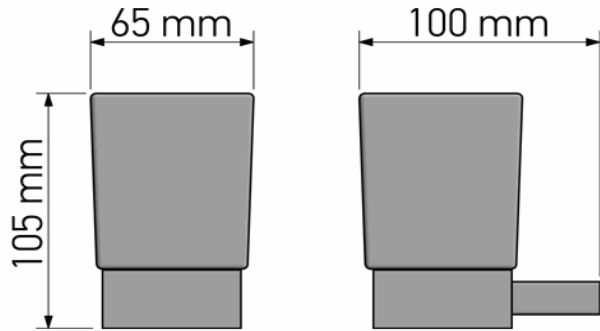

Technical Sheet

KATSIERIS BROS S.A.

Industry Bathroom accessories, Design & Manufacturing, Koropi Industrial Region, Loc: Poka 194 00, Koropi P.O. 27. Athens-Greece T:+30 210 6627 500
info@sanco.gr, www.sanco.gr