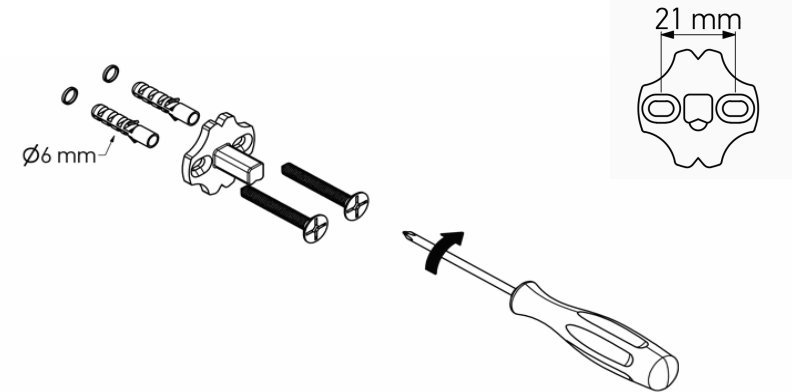

Product Description

Line: Twist
Type: Sponge Dish
Code: 14343
Metal: Brass

Product Photo

Mounting Instructions

1

2

3

Technical Sheet

KATSIERIS BROS S.A.

Industry Bathroom accessories, Design & Manufacturing, Koropi Industrial Region, Loc: Poka 194 00, Koropi P.O. 27. Athens-Greece T:+30 210 6627 500
info@sanco.gr, www.sanco.gr