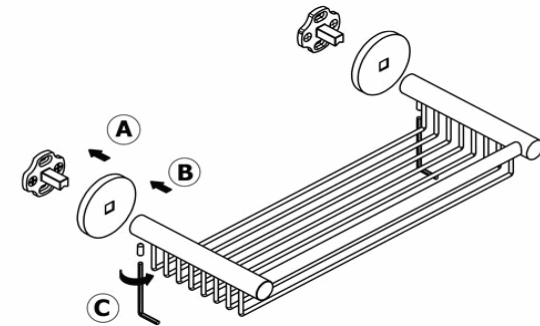

Product Description

Line: Twist
Type: Sponge Dish
Code: 14343
Metal: Brass

Product Photo

Mounting Instructions

1

2

3

Technical Sheet

KATSIERIS BROS S.A.

Industry Bathroom accessories, Design & Manufacturing, Koropi Industrial Region, Loc: Poka 194 00, Koropi P.O. 27. Athens-Greece T:+30 210 6627 500
info@sanco.gr, www.sanco.gr