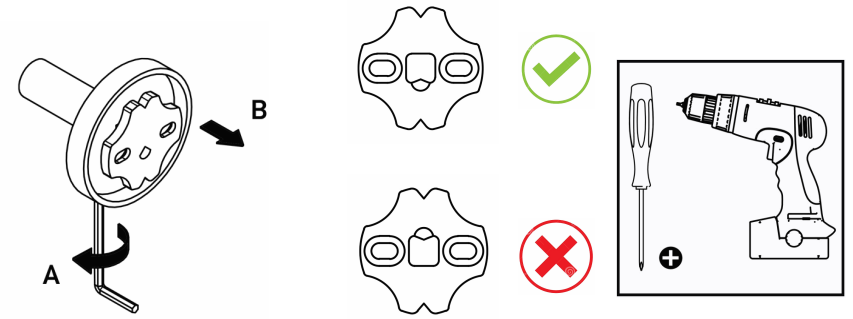

Mounting Instructions

1

2