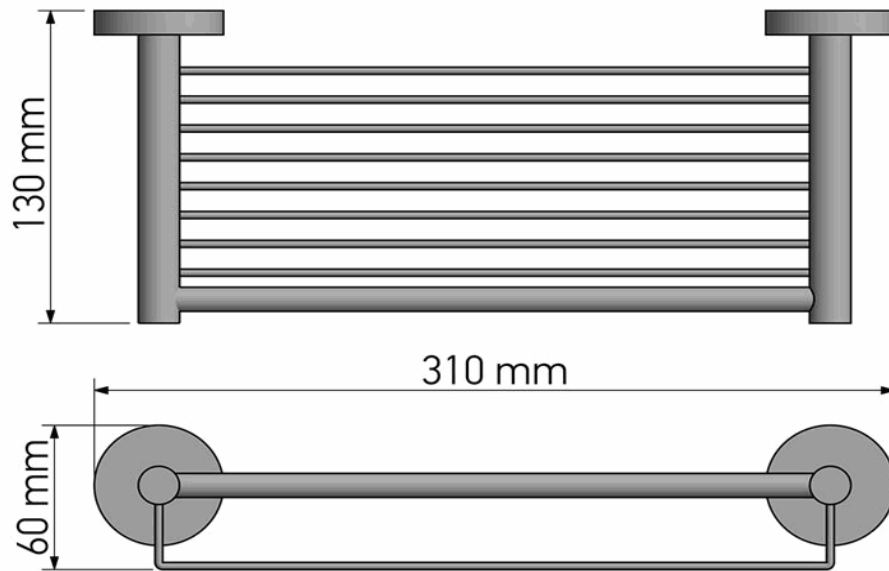

Technical Sheet

KATSIERIS BROS S.A.

Industry Bathroom accessories, Design & Manufacturing, Koropi Industrial Region, Loc: Poka 194 00, Koropi P.O. 27. Athens-Greece T:+30 210 6627 500
info@sanco.gr, www.sanco.gr