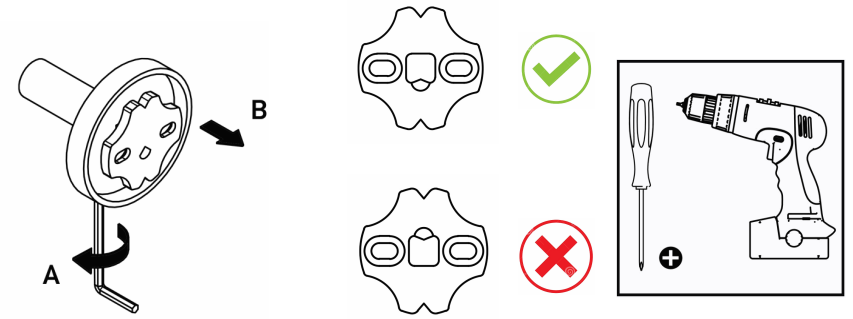

Product Description

Line: Twist
Type: Spare Toilet Roll Holder
Code: 14316
Metal: Brass

Product Photo

Mounting Instructions

1

2