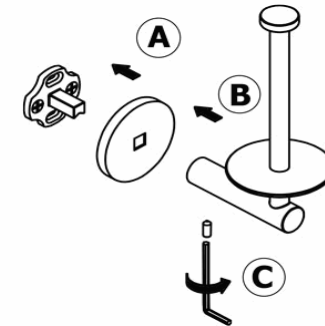

Product Description

Line: Twist
Type: Spare Toilet Roll Holder
Code: 14316
Metal: Brass

Product Photo

Mounting Instructions

1

2

3

Technical Sheet

KATSIERIS BROS S.A.

Industry Bathroom accessories, Design & Manufacturing, Koropi Industrial Region, Loc: Poka 194 00, Koropi P.O. 27. Athens-Greece T:+30 210 6627 500
info@sanco.gr, www.sanco.gr

Environmental Management System
EAOT EN ISO 14001:2004
Cert. No 144/1/2010