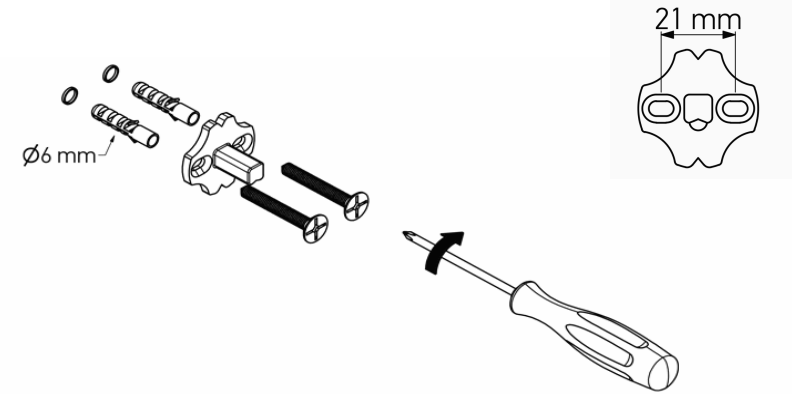

Product Description

Line: Twist
Type: Spare Toilet Roll Holder
Code: 14316
Metal: Brass

Product Photo

Mounting Instructions

1

2

3

Technical Sheet

KATSIERIS BROS S.A.

Industry Bathroom accessories, Design & Manufacturing, Koropi Industrial Region, Loc: Poka 194 00, Koropi P.O. 27. Athens-Greece T:+30 210 6627 500
info@sanco.gr, www.sanco.gr

Environmental Management System
EAOT EN ISO 14001:2004
Cert. No 144/1/2010