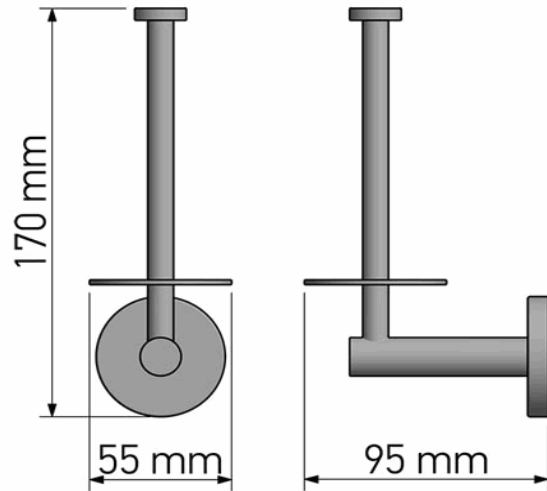

Technical Sheet

KATSIERIS BROS S.A.

Industry Bathroom accessories, Design & Manufacturing, Koropi Industrial Region, Loc: Poka 194 00, Koropi P.O. 27. Athens-Greece T:+30 210 6627 500
info@sanco.gr, www.sanco.gr

Environmental Management System
EAOT EN ISO 14001:2004
Cert. No 144/1/2010