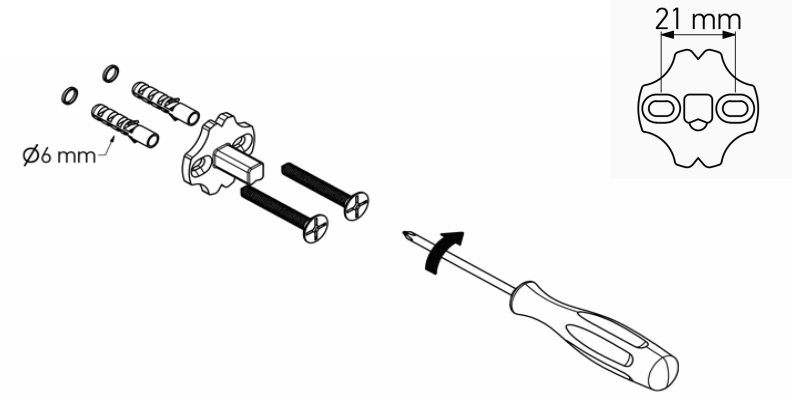

Product Description

Line: Twist
Type: Single Bath Robe Hook
Code: 14308
Metal: Brass

Product Photo

Mounting Instructions

1

2

3

Technical Sheet

KATSIERIS BROS S.A.

Industry Bathroom accessories, Design & Manufacturing, Koropi Industrial Region, Loc: Poka 194 00, Koropi P.O. 27. Athens-Greece T:+30 210 6627 500
info@sanco.gr, www.sanco.gr

Environmental Management System
EAOT EN ISO 14001:2004
Cert. No 144/1/2010