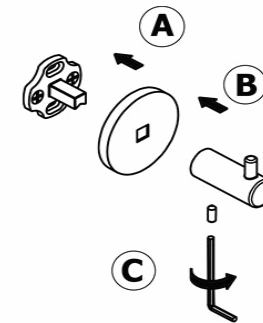

Product Description

Line: Twist
Type: Single Bath Robe Hook
Code: 14308
Metal: Brass

Product Photo

Mounting Instructions

1

2

3

Technical Sheet

KATSIERIS BROS S.A.

Industry Bathroom accessories, Design & Manufacturing, Koropi Industrial Region, Loc: Poka 194 00, Koropi P.O. 27. Athens-Greece T:+30 210 6627 500
info@sanco.gr, www.sanco.gr

Environmental Management System
EAOT EN ISO 14001:2004
Cert. No 144/1/2010