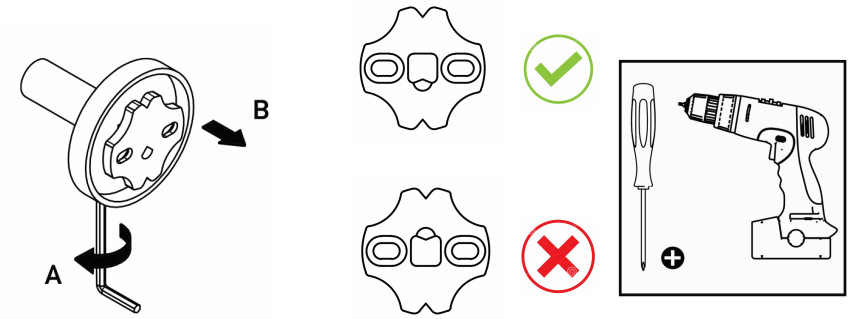

Product Description

Line: Twist
Type: Single Bath Robe Hook
Code: 14308
Metal: Brass

Product Photo

Mounting Instructions

1

2