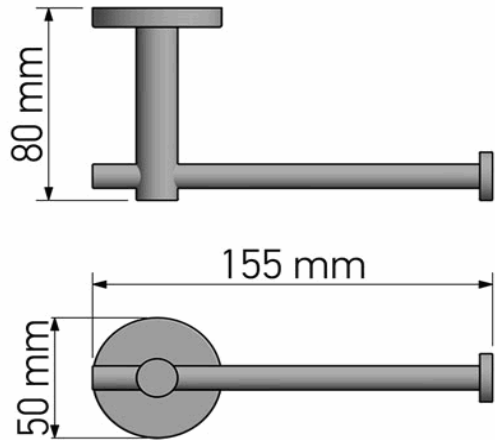

Technical Sheet

KATSIERIS BROS S.A.

Industry Bathroom accessories, Design & Manufacturing, Koropi Industrial Region, Loc: Poka 194 00, Koropi P.O. 27. Athens-Greece T:+30 210 6627 500
info@sanco.gr, www.sanco.gr