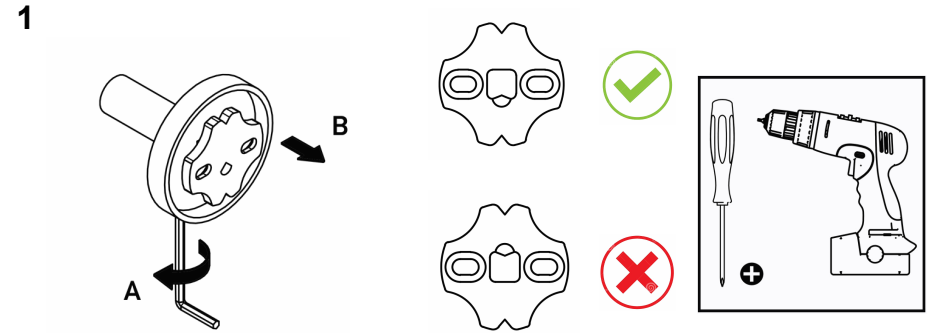

Mounting Instructions