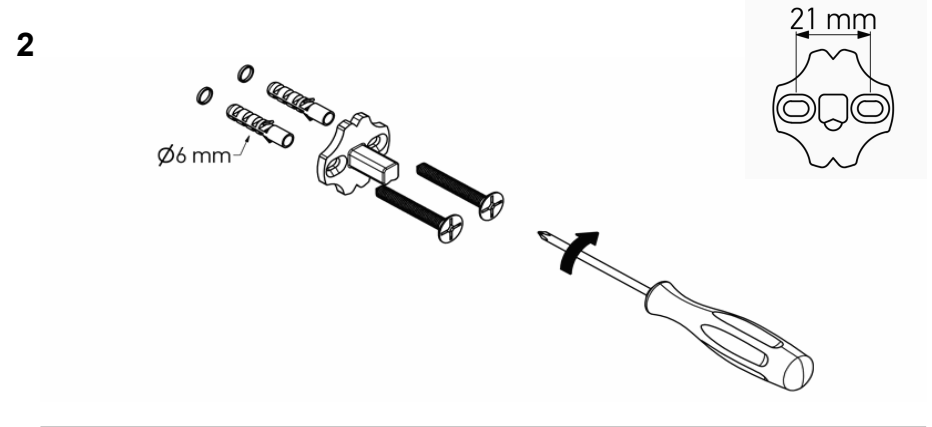

Mounting Instructions