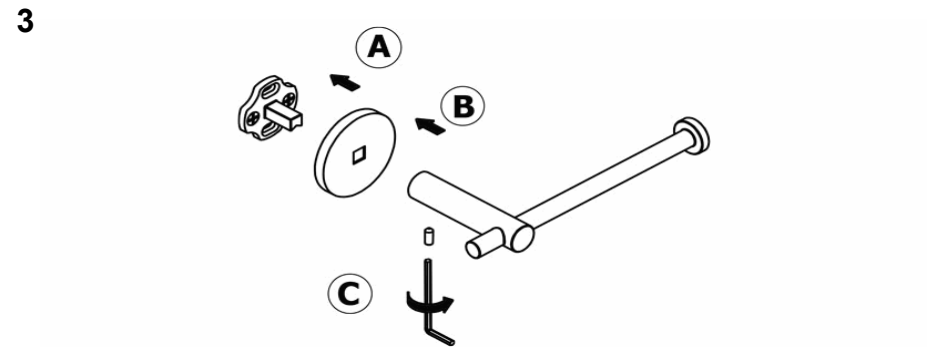

Mounting Instructions