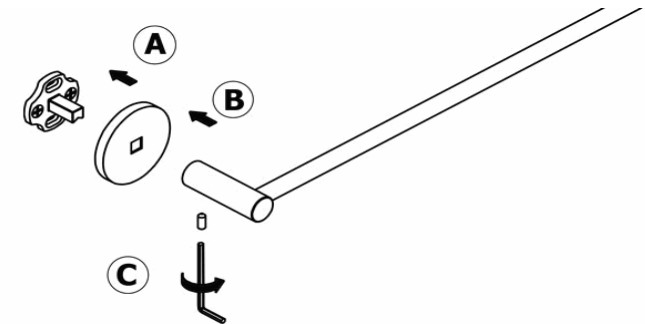

Product Description

Line: Twist
Type: Single Towel Rail 60cm
Code: 14304
Metal: Brass

Product Photo

Mounting Instructions

1

2

3

Technical Sheet

KATSIERIS BROS S.A.

Industry Bathroom accessories, Design & Manufacturing, Koropi Industrial Region, Loc: Poka 194 00, Koropi P.O. 27. Athens-Greece T:+30 210 6627 500
info@sanco.gr, www.sanco.gr