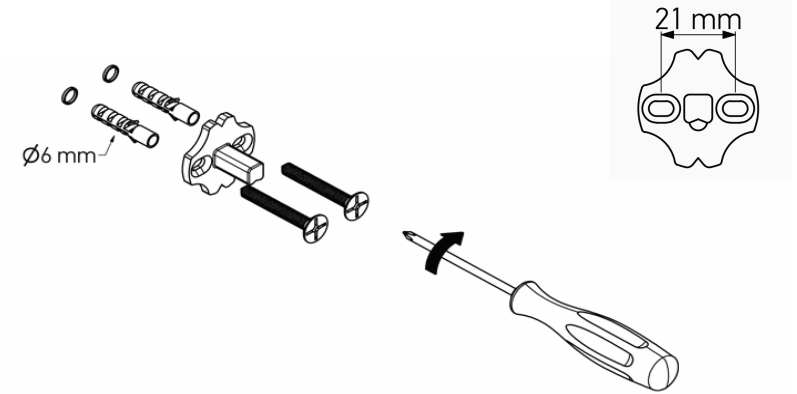

Product Description

Line: Twist
Type: Single Towel Rail 60cm
Code: 14304
Metal: Brass

Product Photo

Mounting Instructions

1

2

3

Technical Sheet

KATSIERIS BROS S.A.

Industry Bathroom accessories, Design & Manufacturing, Koropi Industrial Region, Loc: Poka 194 00, Koropi P.O. 27. Athens-Greece T:+30 210 6627 500
info@sanco.gr, www.sanco.gr