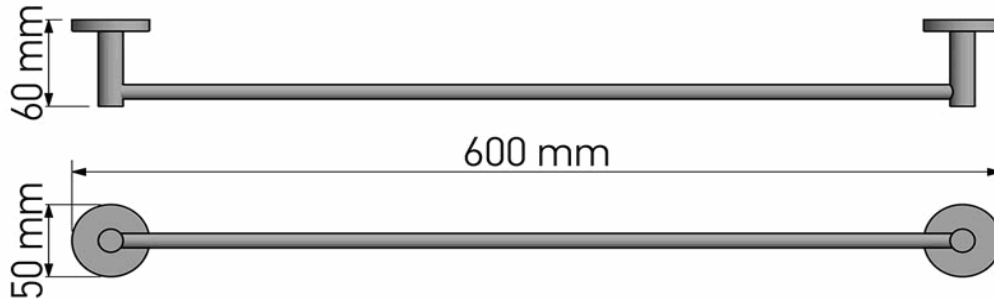

Technical Sheet

KATSIERIS BROS S.A.

Industry Bathroom accessories, Design & Manufacturing, Koropi Industrial Region, Loc: Poka 194 00, Koropi P.O. 27. Athens-Greece T:+30 210 6627 500
info@sanco.gr, www.sanco.gr