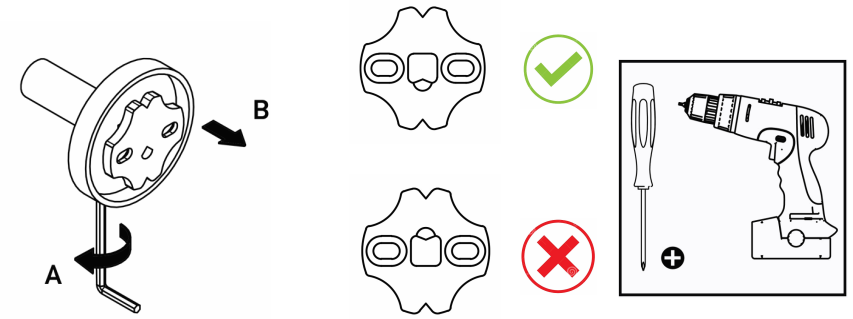

Product Description

Line: Twist
Type: Single Towel Rail 60cm
Code: 14304
Metal: Brass

Product Photo

Mounting Instructions

1

2