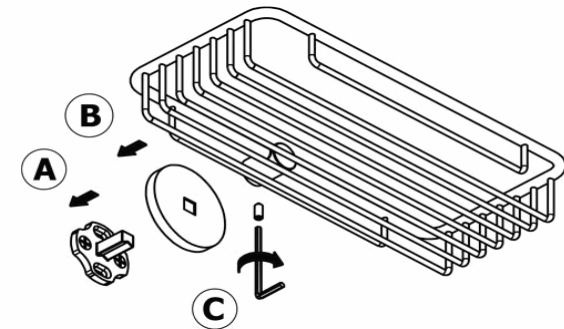

Product Description

Line: Twist
Type: Sponge Dish
Code: 14303
Metal: Brass

Product Photo

Mounting Instructions

1

2

3

Technical Sheet

KATSIERIS BROS S.A.

Industry Bathroom accessories, Design & Manufacturing, Koropi Industrial Region, Loc: Poka 194 00, Koropi P.O. 27. Athens-Greece T:+30 210 6627 500
info@sanco.gr, www.sanco.gr