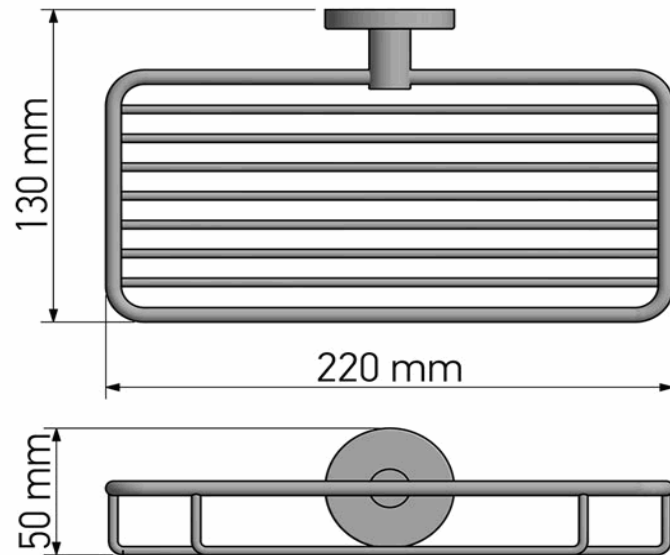

Technical Sheet

KATSIERIS BROS S.A.

Industry Bathroom accessories, Design & Manufacturing, Koropi Industrial Region, Loc: Poka 194 00, Koropi P.O. 27. Athens-Greece T:+30 210 6627 500
info@sanco.gr, www.sanco.gr