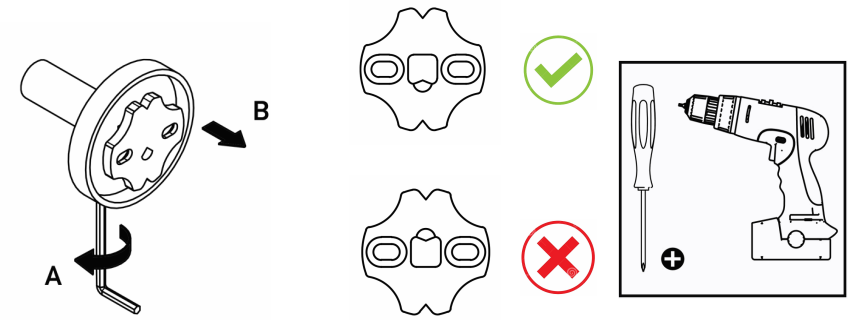

Mounting Instructions

1

2