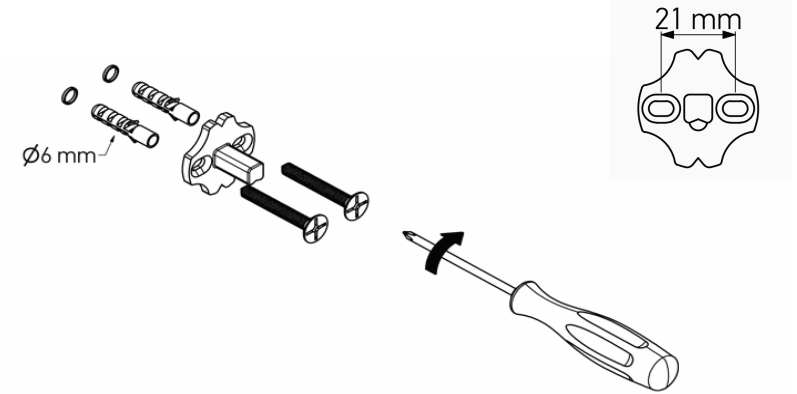

Product Description

Line: Twist
Type: Sponge Dish
Code: 14303
Metal: Brass

Product Photo

Mounting Instructions

1

2

3

Technical Sheet

KATSIERIS BROS S.A.

Industry Bathroom accessories, Design & Manufacturing, Koropi Industrial Region, Loc: Poka 194 00, Koropi P.O. 27. Athens-Greece T:+30 210 6627 500
info@sanco.gr, www.sanco.gr