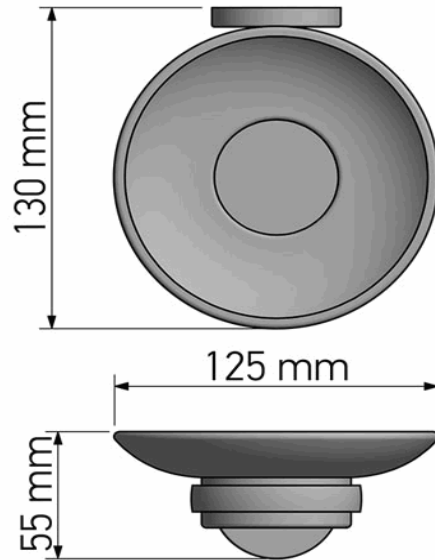

Technical Sheet

KATSIERIS BROS S.A.

Industry Bathroom accessories, Design & Manufacturing, Koropi Industrial Region, Loc: Poka 194 00, Koropi P.O. 27. Athens-Greece T:+30 210 6627 500
info@sanco.gr, www.sanco.gr