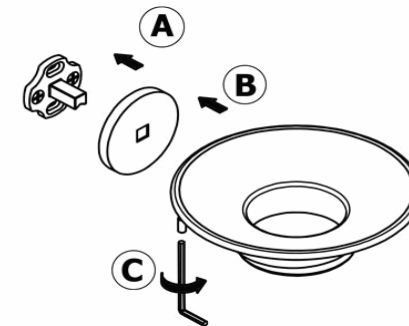

Product Description

Line: Twist

Type: Soap Dish wall Mounted

Code: 14302

Metal: Brass

Product Photo

Mounting Instructions

1

2

3

Technical Sheet

KATSIERIS BROS S.A.

Industry Bathroom accessories, Design & Manufacturing, Koropi Industrial Region, Loc: Poka 194 00, Koropi P.O. 27. Athens-Greece T:+30 210 6627 500
info@sanco.gr, www.sanco.gr