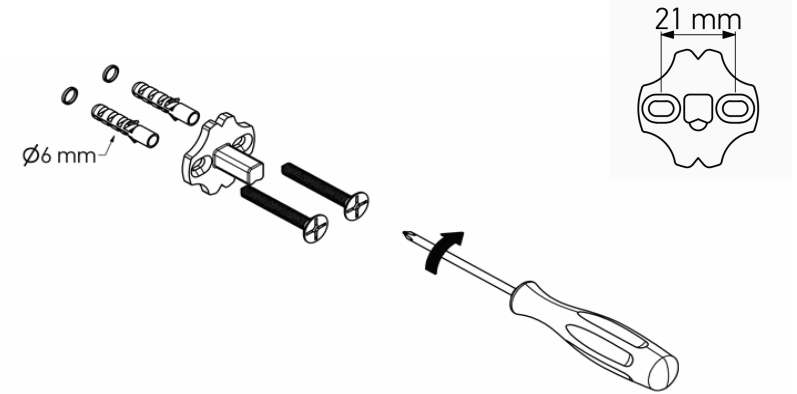

Product Description

Line: Twist

Type: Soap Dish wall Mounted

Code: 14302

Metal: Brass

Product Photo

Mounting Instructions

1

2

3

Technical Sheet

KATSIERIS BROS S.A.

Industry Bathroom accessories, Design & Manufacturing, Koropi Industrial Region, Loc: Poka 194 00, Koropi P.O. 27. Athens-Greece T:+30 210 6627 500
info@sanco.gr, www.sanco.gr