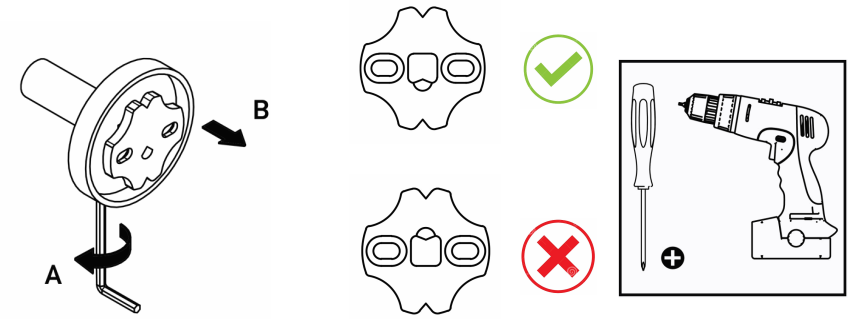

Mounting Instructions

1

2