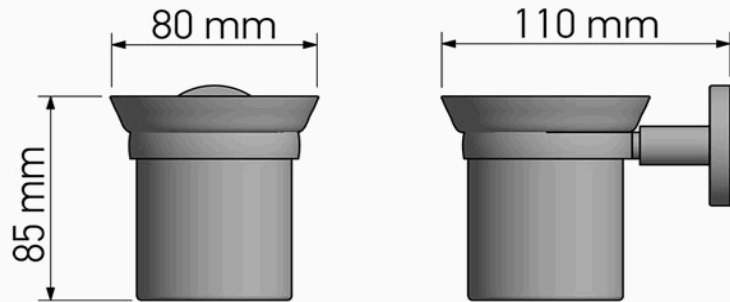

Technical Sheet

KATSIERIS BROS S.A.

Industry Bathroom accessories, Design & Manufacturing, Koropi Industrial Region, Loc: Poka 194 00, Koropi P.O. 27. Athens-Greece T:+30 210 6627 500
info@sanco.gr, www.sanco.gr

Environmental Management System
EAOT EN ISO 14001:2004
Cert. No 144/1/2010