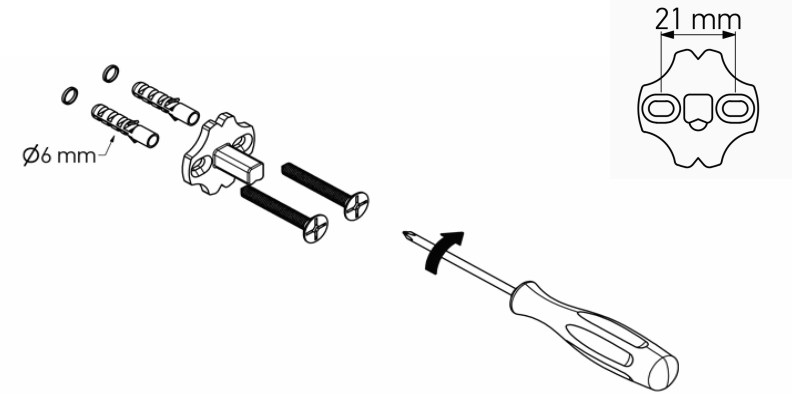

Product Description

Line: Twist

Type: Glass Holder wall Mounted

Code: 14301

Metal: Brass

Product Photo

Mounting Instructions

1

2

3

Technical Sheet

KATSIERIS BROS S.A.

Industry Bathroom accessories, Design & Manufacturing, Koropi Industrial Region, Loc: Poka 194 00, Koropi P.O. 27. Athens-Greece T:+30 210 6627 500
info@sanco.gr, www.sanco.gr

Environmental Management System
EAOT EN ISO 14001:2004
Cert. No 144/1/2010