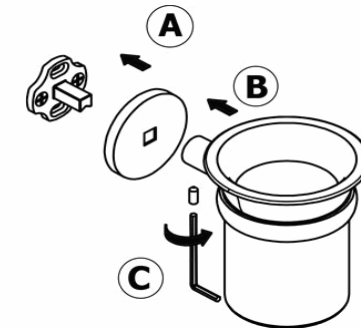

Product Description

Line: Twist

Type: Glass Holder wall Mounted

Code: 14301

Metal: Brass

Product Photo

Mounting Instructions

1

2

3

Technical Sheet

KATSIERIS BROS S.A.

Industry Bathroom accessories, Design & Manufacturing, Koropi Industrial Region, Loc: Poka 194 00, Koropi P.O. 27. Athens-Greece T:+30 210 6627 500
info@sanco.gr, www.sanco.gr

Environmental Management System
EAOT EN ISO 14001:2004
Cert. No 144/1/2010