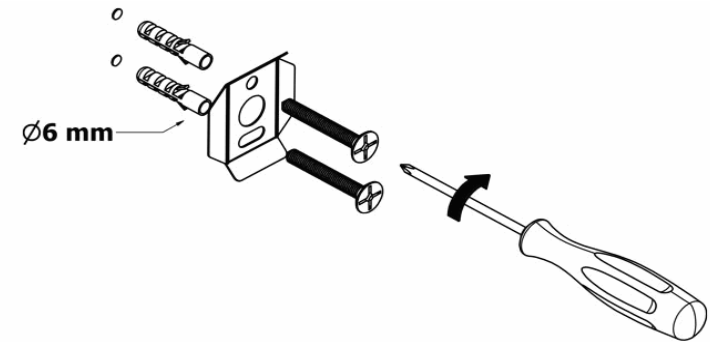

Product Description

Line: Vintage

Type: Double Bath Robe Hook

Code: 120548

Metal: Brass

Product Photo

Mounting Instructions

1

2

3

Technical Sheet

KATSIERIS BROS S.A.

Industry Bathroom accessories, Design & Manufacturing, Koropi Industrial Region, Loc: Poka 194 00, Koropi P.O. 27. Athens-Greece T:+30 210 6627 500
info@sanco.gr, www.sanco.gr

Environmental Management System
EAOT EN ISO 14001:2004
Cert. No 144/1/2010