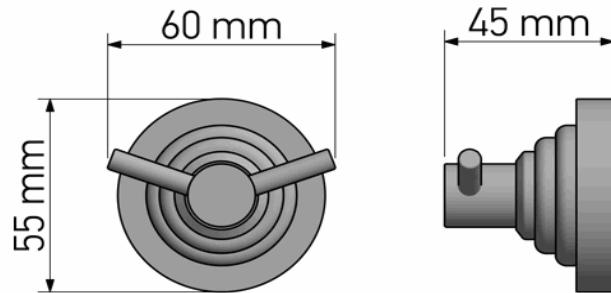

Technical Sheet

KATSIERIS BROS S.A.

Industry Bathroom accessories, Design & Manufacturing, Koropi Industrial Region, Loc: Poka 194 00, Koropi P.O. 27. Athens-Greece T:+30 210 6627 500
info@sanco.gr, www.sanco.gr

Environmental Management System
EAOT EN ISO 14001:2004
Cert. No 144/1/2010