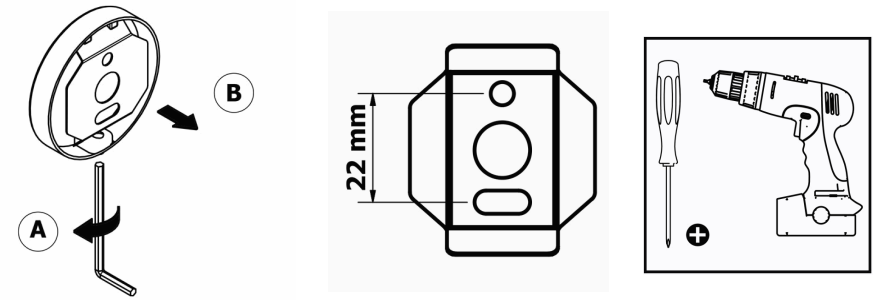

Product Description

Line: Vintage

Type: Double Bath Robe Hook

Code: 120548

Metal: Brass

Product Photo

Mounting Instructions

1

2