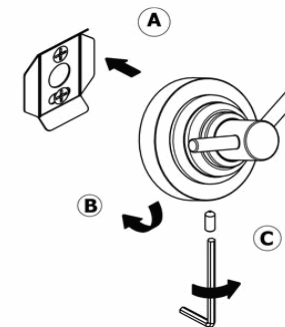

Product Description

Line: Vintage

Type: Double Bath Robe Hook

Code: 120548

Metal: Brass

Product Photo

Mounting Instructions

1

2

3

Technical Sheet

KATSIERIS BROS S.A.

Industry Bathroom accessories, Design & Manufacturing, Koropi Industrial Region, Loc: Poka 194 00, Koropi P.O. 27. Athens-Greece T:+30 210 6627 500
info@sanco.gr, www.sanco.gr

Environmental Management System
EAOT EN ISO 14001:2004
Cert. No 144/1/2010