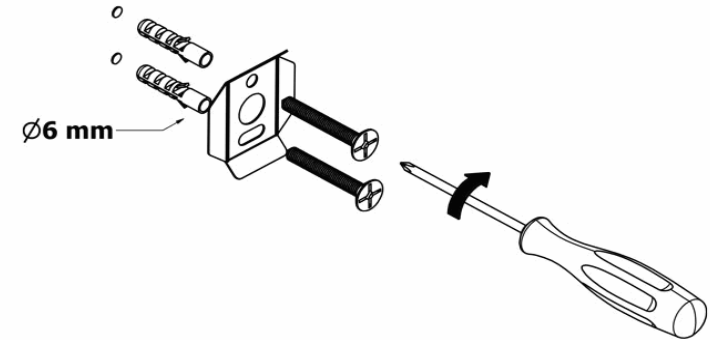

Product Description

Line: Vintage

Type: Sponge Dish

Code: 120543

Metal: Brass

Product Photo

Mounting Instructions

1

2

3

Technical Sheet

KATSIERIS BROS S.A.

Industry Bathroom accessories, Design & Manufacturing, Koropi Industrial Region, Loc: Poka 194 00, Koropi P.O. 27. Athens-Greece T:+30 210 6627 500
info@sanco.gr, www.sanco.gr