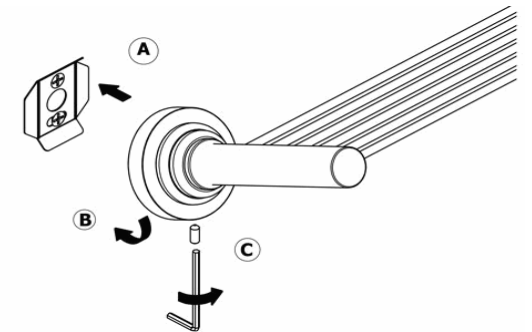

Product Description

Line: Vintage

Type: Sponge Dish

Code: 120543

Metal: Brass

Product Photo

Mounting Instructions

1

2

3

Technical Sheet

KATSIERIS BROS S.A.

Industry Bathroom accessories, Design & Manufacturing, Koropi Industrial Region, Loc: Poka 194 00, Koropi P.O. 27. Athens-Greece T:+30 210 6627 500
info@sanco.gr, www.sanco.gr