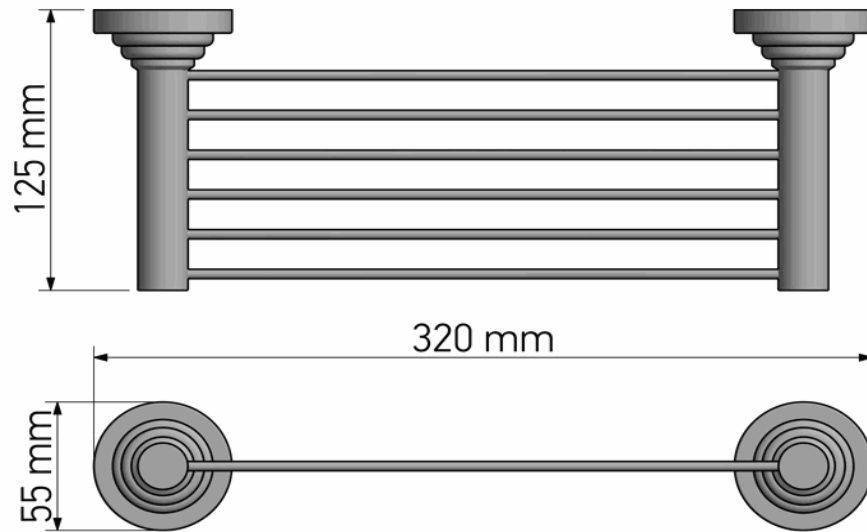

Technical Sheet

KATSIERIS BROS S.A.

Industry Bathroom accessories, Design & Manufacturing, Koropi Industrial Region, Loc: Poka 194 00, Koropi P.O. 27. Athens-Greece T:+30 210 6627 500
info@sanco.gr, www.sanco.gr