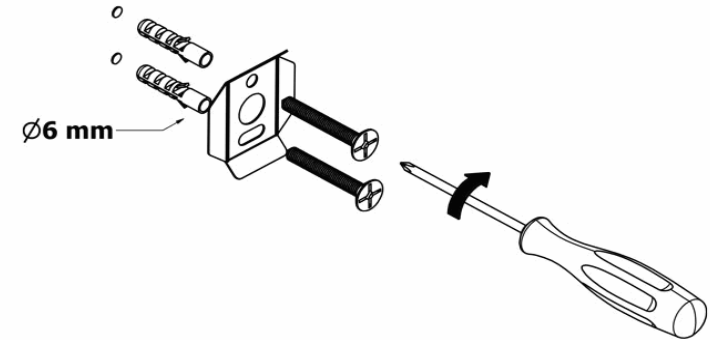

Product Description

Line: Vintage

Type: Single Bath Robe Hook

Code: 120528

Metal: Brass

Product Photo

Mounting Instructions

1

2

3

Technical Sheet

KATSIERIS BROS S.A.

Industry Bathroom accessories, Design & Manufacturing, Koropi Industrial Region, Loc: Poka 194 00, Koropi P.O. 27. Athens-Greece T:+30 210 6627 500
info@sanco.gr, www.sanco.gr