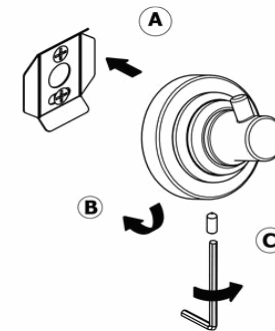

Product Description

Line: Vintage

Type: Single Bath Robe Hook

Code: 120528

Metal: Brass

Product Photo

Mounting Instructions

1

2

3

Technical Sheet

KATSIERIS BROS S.A.

Industry Bathroom accessories, Design & Manufacturing, Koropi Industrial Region, Loc: Poka 194 00, Koropi P.O. 27. Athens-Greece T:+30 210 6627 500
info@sanco.gr, www.sanco.gr