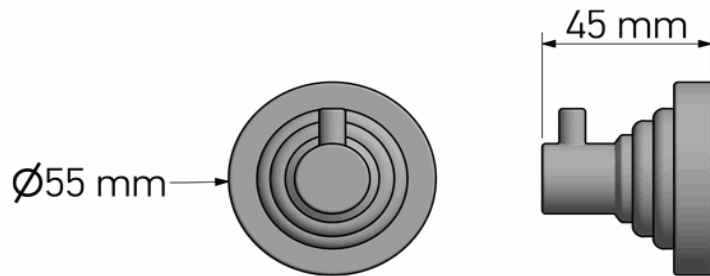

Technical Sheet

KATSIERIS BROS S.A.

Industry Bathroom accessories, Design & Manufacturing, Koropi Industrial Region, Loc: Poka 194 00, Koropi P.O. 27. Athens-Greece T:+30 210 6627 500
info@sanco.gr, www.sanco.gr