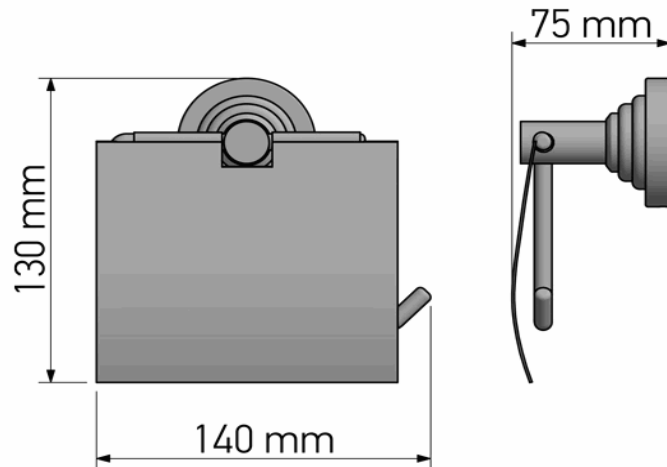

Technical Sheet

KATSIERIS BROS S.A.

Industry Bathroom accessories, Design & Manufacturing, Koropi Industrial Region, Loc: Poka 194 00, Koropi P.O. 27. Athens-Greece T:+30 210 6627 500
info@sanco.gr, www.sanco.gr