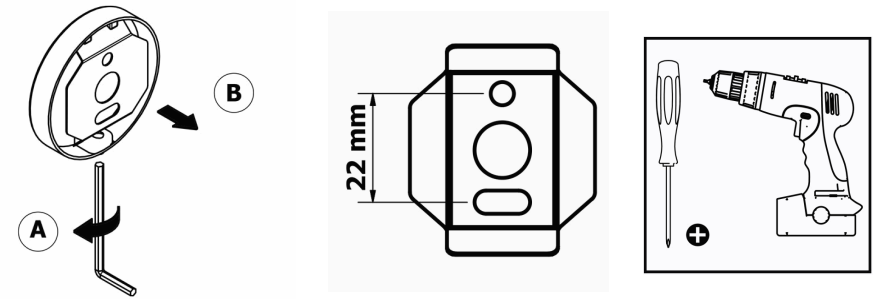

Product Description

Line: Vintage

Type: Toilet Roll Holder with cover

Code: 120517

Metal: Brass

Product Photo

Mounting Instructions

1

2