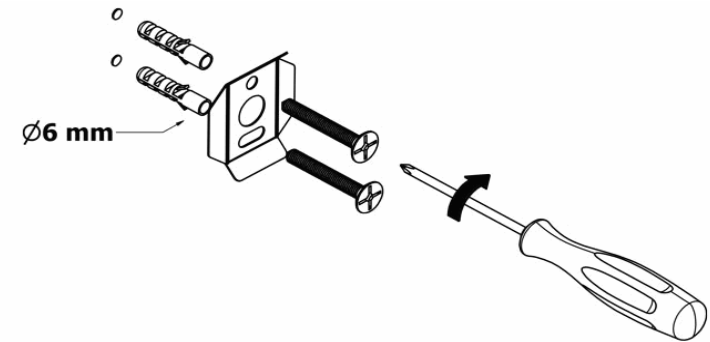

Product Description

Line: Vintage

Type: Toilet Roll Holder with cover

Code: 120517

Metal: Brass

Product Photo

Mounting Instructions

1

2

3

Technical Sheet

KATSIERIS BROS S.A.

Industry Bathroom accessories, Design & Manufacturing, Koropi Industrial Region, Loc: Poka 194 00, Koropi P.O. 27. Athens-Greece T:+30 210 6627 500
info@sanco.gr, www.sanco.gr