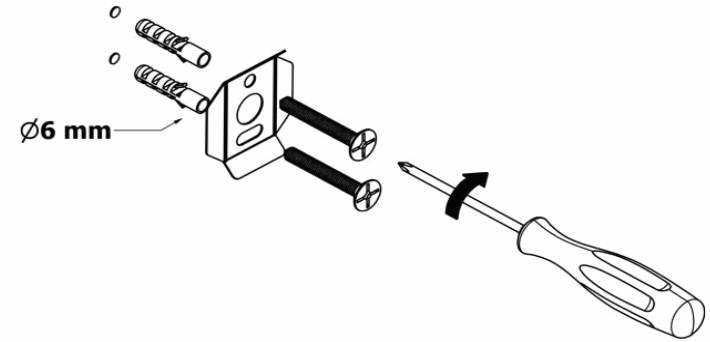

Product Description

Line: Vintage

Type: Towel Ring

Code: 120509

Metal: Brass

Product Photo

Mounting Instructions

1

2

3

Technical Sheet

KATSIERIS BROS S.A.

Industry Bathroom accessories, Design & Manufacturing, Koropi Industrial Region, Loc: Poka 194 00, Koropi P.O. 27. Athens-Greece T:+30 210 6627 500
info@sanco.gr, www.sanco.gr

Environmental Management System
EAOT EN ISO 14001:2004
Cert. No 144/1/2010