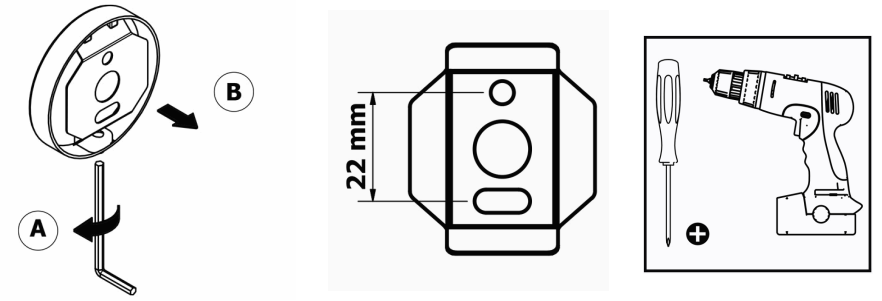

Product Description

Line: Vintage

Type: Towel Ring

Code: 120509

Metal: Brass

Product Photo

Mounting Instructions

1

2