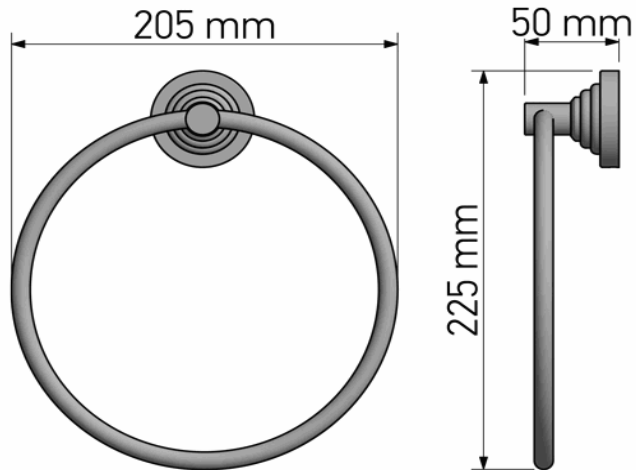

Technical Sheet

KATSIERIS BROS S.A.

Industry Bathroom accessories, Design & Manufacturing, Koropi Industrial Region, Loc: Poka 194 00, Koropi P.O. 27. Athens-Greece T:+30 210 6627 500
info@sanco.gr, www.sanco.gr

Environmental Management System
EAOT EN ISO 14001:2004
Cert. No 144/1/2010