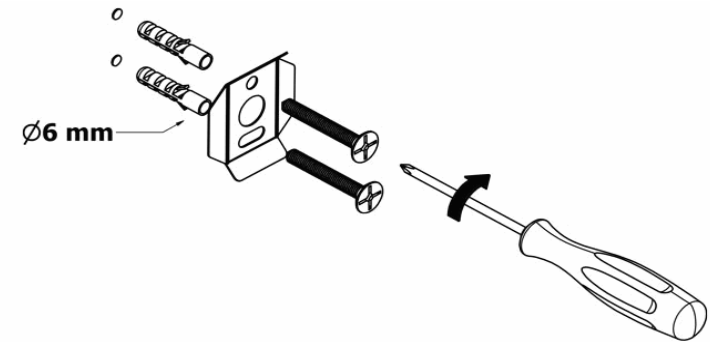

Product Description

Line: Vintage

Type: Toilet Roll Holder

Code: 120506

Metal: Brass

Product Photo

Mounting Instructions

1

2

3

Technical Sheet

KATSIERIS BROS S.A.

Industry Bathroom accessories, Design & Manufacturing, Koropi Industrial Region, Loc: Poka 194 00, Koropi P.O. 27. Athens-Greece T:+30 210 6627 500
info@sanco.gr, www.sanco.gr