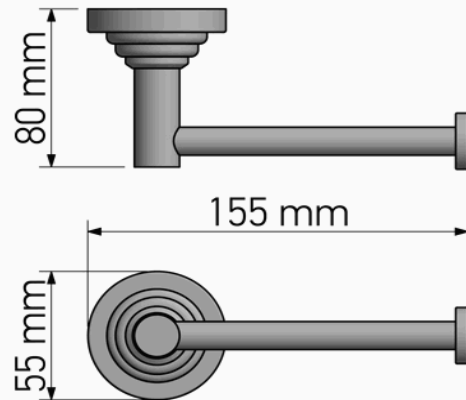

Technical Sheet

KATSIERIS BROS S.A.

Industry Bathroom accessories, Design & Manufacturing, Koropi Industrial Region, Loc: Poka 194 00, Koropi P.O. 27. Athens-Greece T:+30 210 6627 500
info@sanco.gr, www.sanco.gr