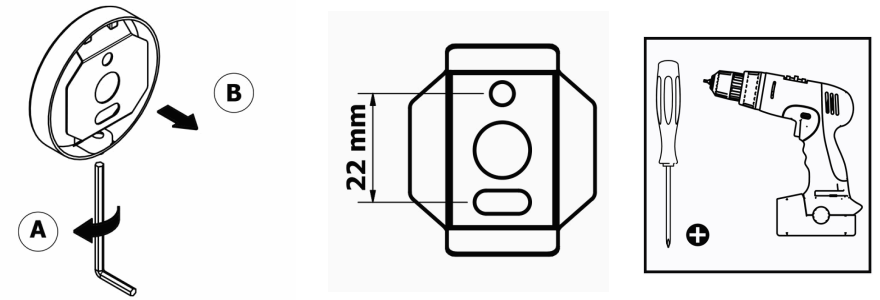

Mounting Instructions

1

2