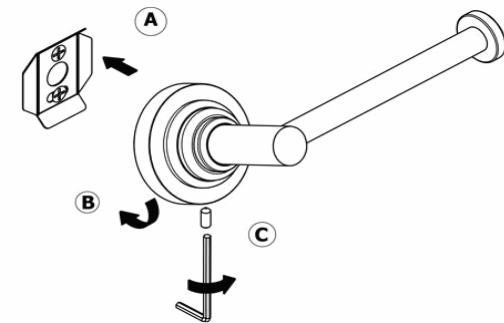

Product Description

Line: Vintage

Type: Toilet Roll Holder

Code: 120506

Metal: Brass

Product Photo

Mounting Instructions

1

2

3

Technical Sheet

KATSIERIS BROS S.A.

Industry Bathroom accessories, Design & Manufacturing, Koropi Industrial Region, Loc: Poka 194 00, Koropi P.O. 27. Athens-Greece T:+30 210 6627 500
info@sanco.gr, www.sanco.gr