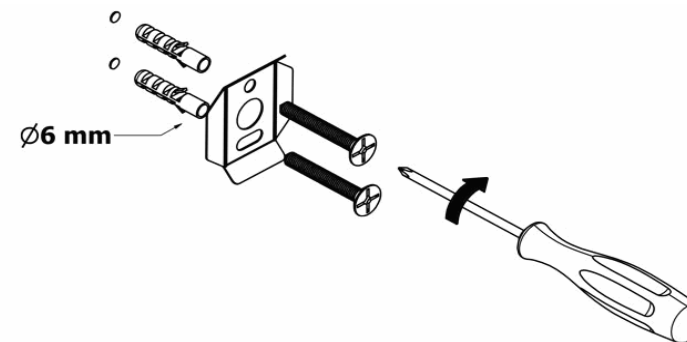

Product Description

Line: Vintage

Type: Sponge Dish

Code: 120503

Metal: Brass

Product Photo

Mounting Instructions

1

2

3

Technical Sheet

KATSIERIS BROS S.A.

Industry Bathroom accessories, Design & Manufacturing, Koropi Industrial Region, Loc: Poka 194 00, Koropi P.O. 27. Athens-Greece T:+30 210 6627 500

info@sanco.gr, www.sanco.gr