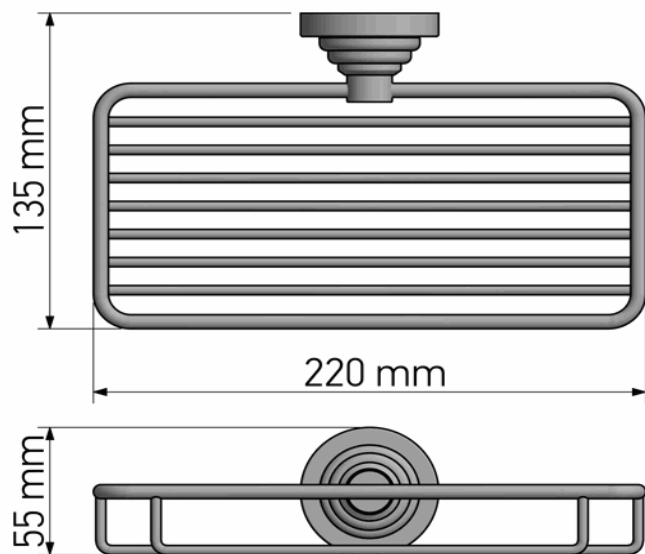

Technical Sheet

KATSIERIS BROS S.A.

Industry Bathroom accessories, Design & Manufacturing, Koropi Industrial Region, Loc: Poka 194 00, Koropi P.O. 27. Athens-Greece T:+30 210 6627 500

info@sanco.gr, www.sanco.gr