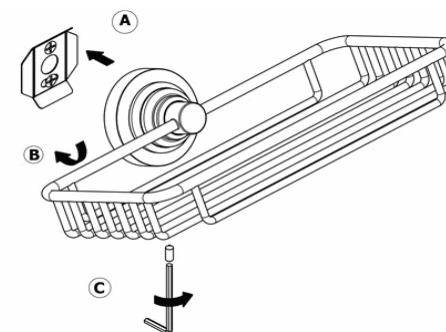

Product Description

Line: Vintage

Type: Sponge Dish

Code: 120503

Metal: Brass

Product Photo

Mounting Instructions

1

2

3

Technical Sheet

KATSIERIS BROS S.A.

Industry Bathroom accessories, Design & Manufacturing, Koropi Industrial Region, Loc: Poka 194 00, Koropi P.O. 27. Athens-Greece T:+30 210 6627 500

info@sanco.gr, www.sanco.gr