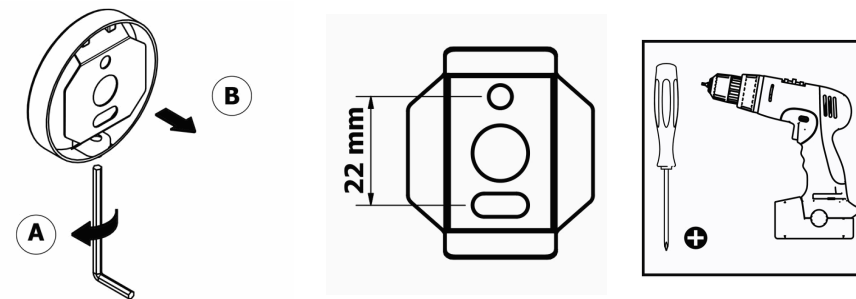

Product Description

Line: Vintage

Type: Sponge Dish

Code: 120503

Metal: Brass

Product Photo

Mounting Instructions

1