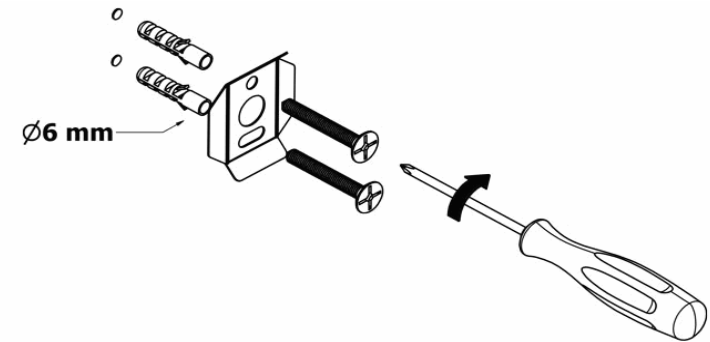

Product Description

Line: Vintage

Type: Soap Dish wall Mounted

Code: 120502

Metal: Brass

Product Photo

Mounting Instructions

1

2

3

Technical Sheet

KATSIERIS BROS S.A.

Industry Bathroom accessories, Design & Manufacturing, Koropi Industrial Region, Loc: Poka 194 00, Koropi P.O. 27. Athens-Greece T:+30 210 6627 500
info@sanco.gr, www.sanco.gr