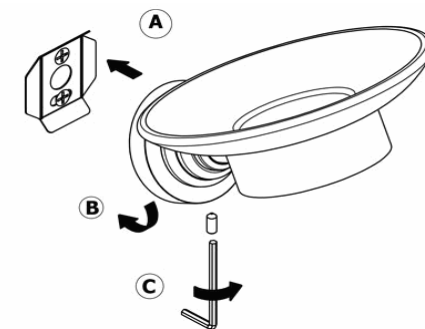

Product Description

Line: Vintage

Type: Soap Dish wall Mounted

Code: 120502

Metal: Brass

Product Photo

Mounting Instructions

1

2

3

Technical Sheet

KATSIERIS BROS S.A.

Industry Bathroom accessories, Design & Manufacturing, Koropi Industrial Region, Loc: Poka 194 00, Koropi P.O. 27. Athens-Greece T:+30 210 6627 500
info@sanco.gr, www.sanco.gr