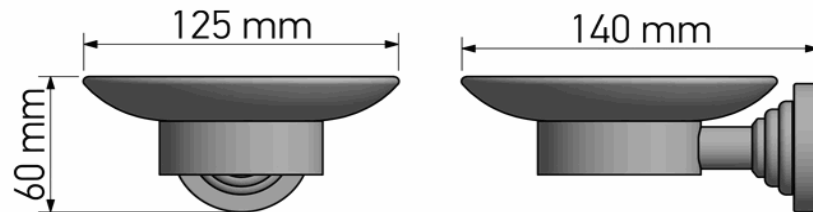

Technical Sheet

KATSIERIS BROS S.A.

Industry Bathroom accessories, Design & Manufacturing, Koropi Industrial Region, Loc: Poka 194 00, Koropi P.O. 27. Athens-Greece T:+30 210 6627 500
info@sanco.gr, www.sanco.gr