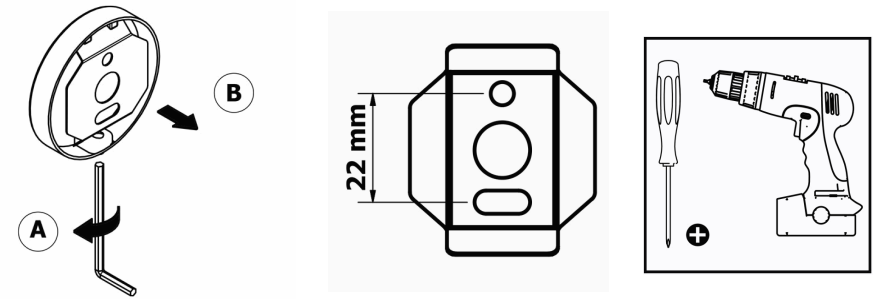

Product Description

Line: Vintage

Type: Soap Dish wall Mounted

Code: 120502

Metal: Brass

Product Photo

Mounting Instructions

1

2