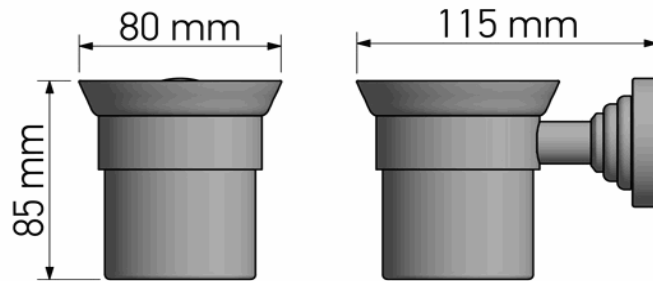

Technical Sheet

KATSIERIS BROS S.A.

Industry Bathroom accessories, Design & Manufacturing, Koropi Industrial Region, Loc: Poka 194 00, Koropi P.O. 27. Athens-Greece T:+30 210 6627 500
info@sanco.gr, www.sanco.gr