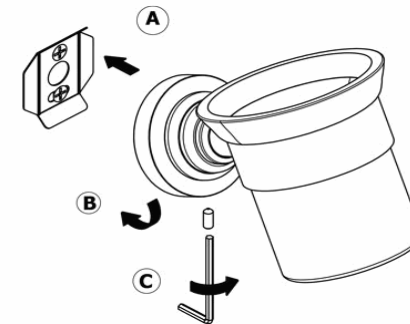

Product Description

Line: Vintage

Type: Glass Holder wall Mounted

Code: 120501

Metal: Brass

Product Photo

Mounting Instructions

1

2

3

Technical Sheet

KATSIERIS BROS S.A.

Industry Bathroom accessories, Design & Manufacturing, Koropi Industrial Region, Loc: Poka 194 00, Koropi P.O. 27. Athens-Greece T:+30 210 6627 500
info@sanco.gr, www.sanco.gr