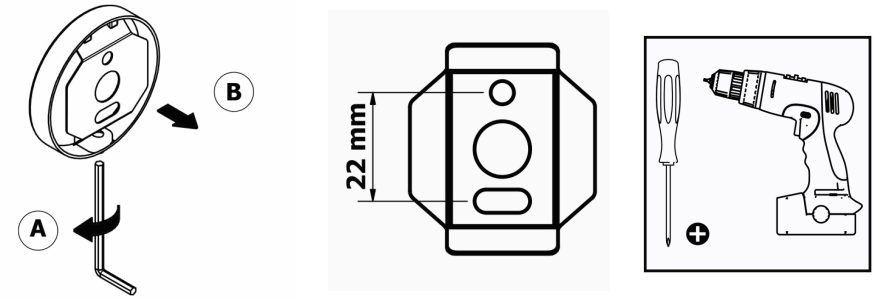

Product Description

Line: Vintage

Type: Glass Holder wall Mounted

Code: 120501

Metal: Brass

Product Photo

Mounting Instructions

1

2