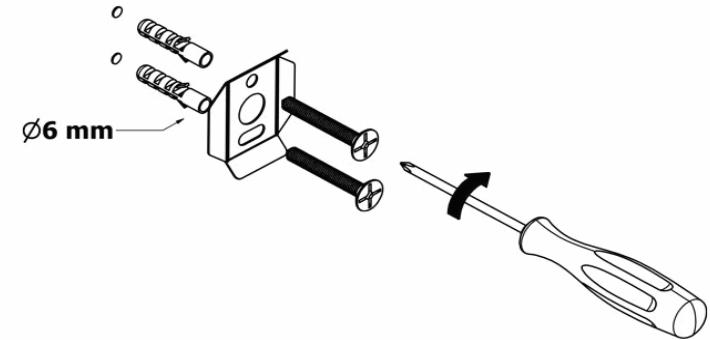

Product Description

Line: Vintage

Type: Glass Holder wall Mounted

Code: 120501

Metal: Brass

Product Photo

Mounting Instructions

1

2

3

Technical Sheet

KATSIERIS BROS S.A.

Industry Bathroom accessories, Design & Manufacturing, Koropi Industrial Region, Loc: Poka 194 00, Koropi P.O. 27. Athens-Greece T:+30 210 6627 500
info@sanco.gr, www.sanco.gr